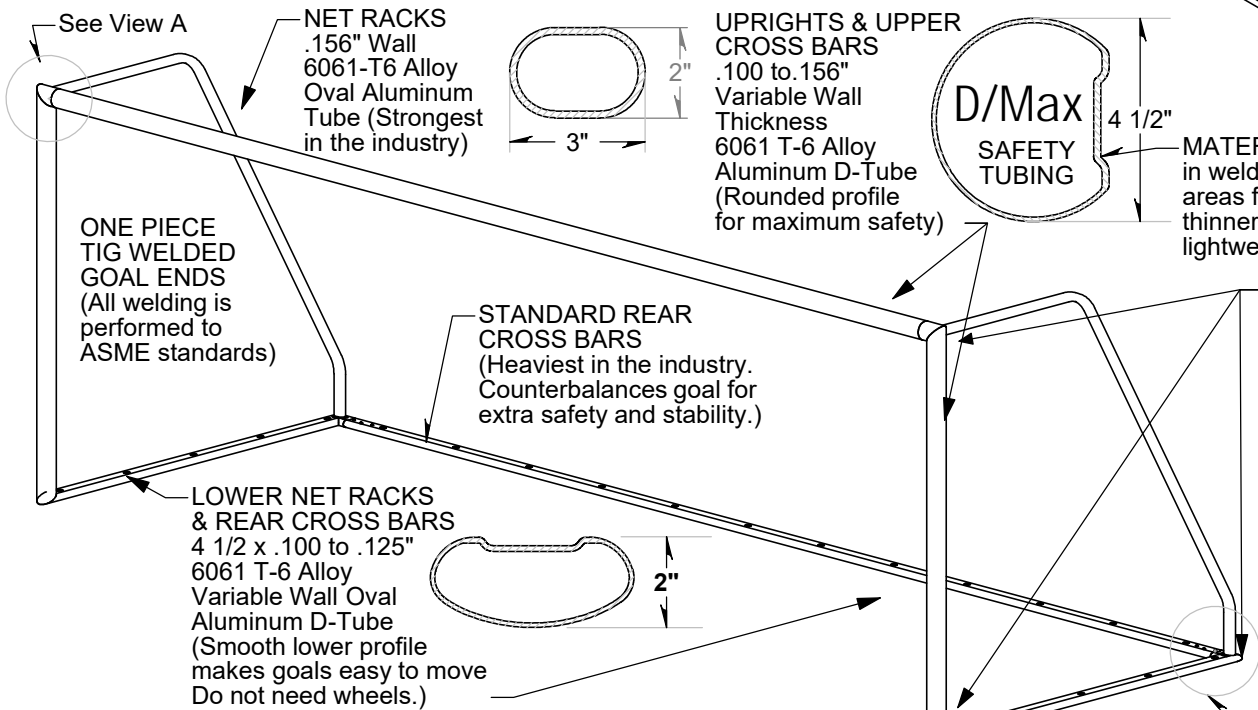

MODEL	W	H	D	T	Wht.
DM-2400	24' 0"	8' 0"	8' 4"	4'	180 lbs.
DM-2100	21' 0"	7' 0"	7' 4"	4'	167 lbs.
DM-1800	18' 0"	6' 6"	6'10" 1/2"	3'	144 lbs.
DM-1600	16' 0"	6' 6"	6'10" 1/2"	3'	138 lbs.
DM-1200	12' 0"	6' 6"	6'10" 1/2"	3'	127 lbs.

DEEP NET RACKS ADD STABILITY. (Goals won't tip over - Ground anchors supplied as standard equipment.)

**ENGINEERED MATERIALS
DESIGNED BY SCOREMASTER
SPECIFICALLY FOR GOAL CONSTRUCTION**

WHITE POWDER COAT FINISH IS STANDARD BRIGHT ALUMINUM FINISH AND NETS ARE OPTIONAL. GOALS ARE SHIPPED KNOCKED DOWN IN FOUR PARTS AND CAN BE EASILY ASSEMBLED BY 2 PEOPLE IN MINUTES.

**GOALS EXCEED ALL INTERNATIONAL SAFETY AND GAME STANDARDS - 5 YEAR WARRANTY
1 GOAL SET = 2 GOAL ENDS.**

SCOREMASTER

1-888-726-7627 www.scoremaster.com

*DM1200-2400 Series
Movable Soccer Goals*