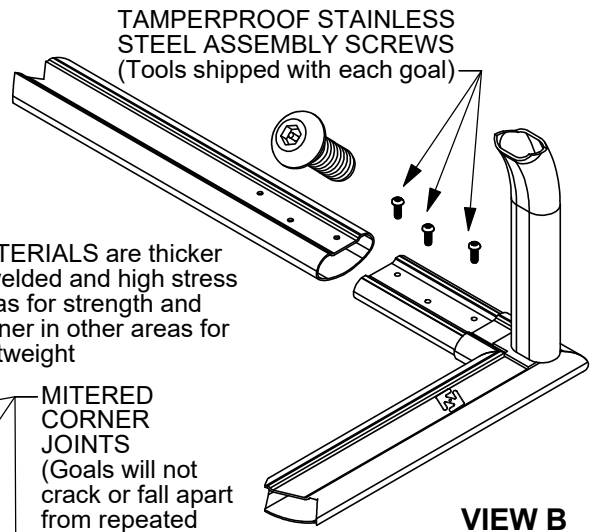

MODEL	W	H	D	T	Wht.
DM-2400	24' 0"	8' 0"	8' 4"	4'	180 lbs.
DM-2100	21' 0"	7' 0"	7' 4"	4'	167 lbs.
DM-1800	18' 0"	6' 6"	6'10" 1/2"	3'	144 lbs.
DM-1600	16' 0"	6' 6"	6'10" 1/2"	3'	138 lbs.
DM-1200	12' 0"	6' 6"	6'10" 1/2"	3'	127 lbs.

DEEP NET RACKS ADD STABILITY. (Goals won't tip over - Ground anchors supplied as standard equipment.)

**ENGINEERED MATERIALS
DESIGNED BY SCOREMASTER
SPECIFICALLY FOR GOAL CONSTRUCTION**

WHITE POWDER COAT FINISH IS STANDARD BRIGHT ALUMINUM FINISH AND NETS ARE OPTIONAL. GOALS ARE SHIPPED KNOCKED DOWN IN FOUR PARTS AND CAN BE EASILY ASSEMBLED BY 2 PEOPLE IN MINUTES.