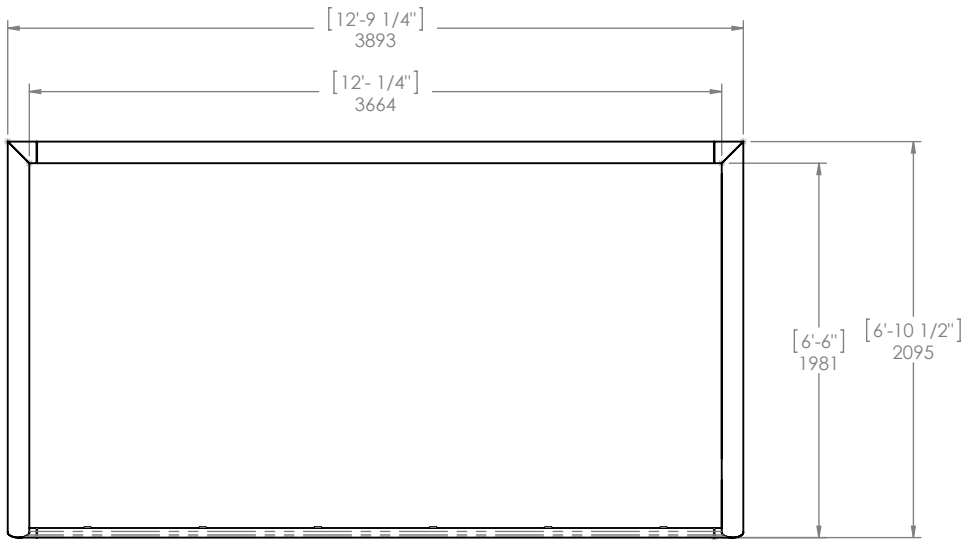

8 7 6 5 4 3 2 1

REVISIONS			
REV.	DESCRIPTION	DATE	APPROVED
00	ISSUED FOR CONSTRUCTION	22/08/2011	EP

FRONT

STANDARD FINISH 125
BREAK SHARP EDGES
DE-BURR HOLES

DIMENSIONS IN (mm)

UNSPECIFIED TOLERANCES:
X = ± 0.5
X.X = ± 0.25
X.XX = ± 0.1
X.XXX = ± 0.02

ANGLES ±0.5° OR AS NOTED

APPROVALS	DATE (MM/DD/YY)	MATERIAL
		ASSEMBLY
DRAWN ---	--/--	FINISH NONE
CHECKED ---	--/--	CAD GENERATED DRAWING, DO NOT MANUALLY UPDATE DO NOT SCALE DRAWING

2074 Henry Avenue
Sidney, BC, CANADA
V8L 5Y1
Tel: 250.656.6165
1-888-726-7627

THE ULTIMATE ALUMINUM SPORTS GOAL

DM1200 SOCCER GOAL SET