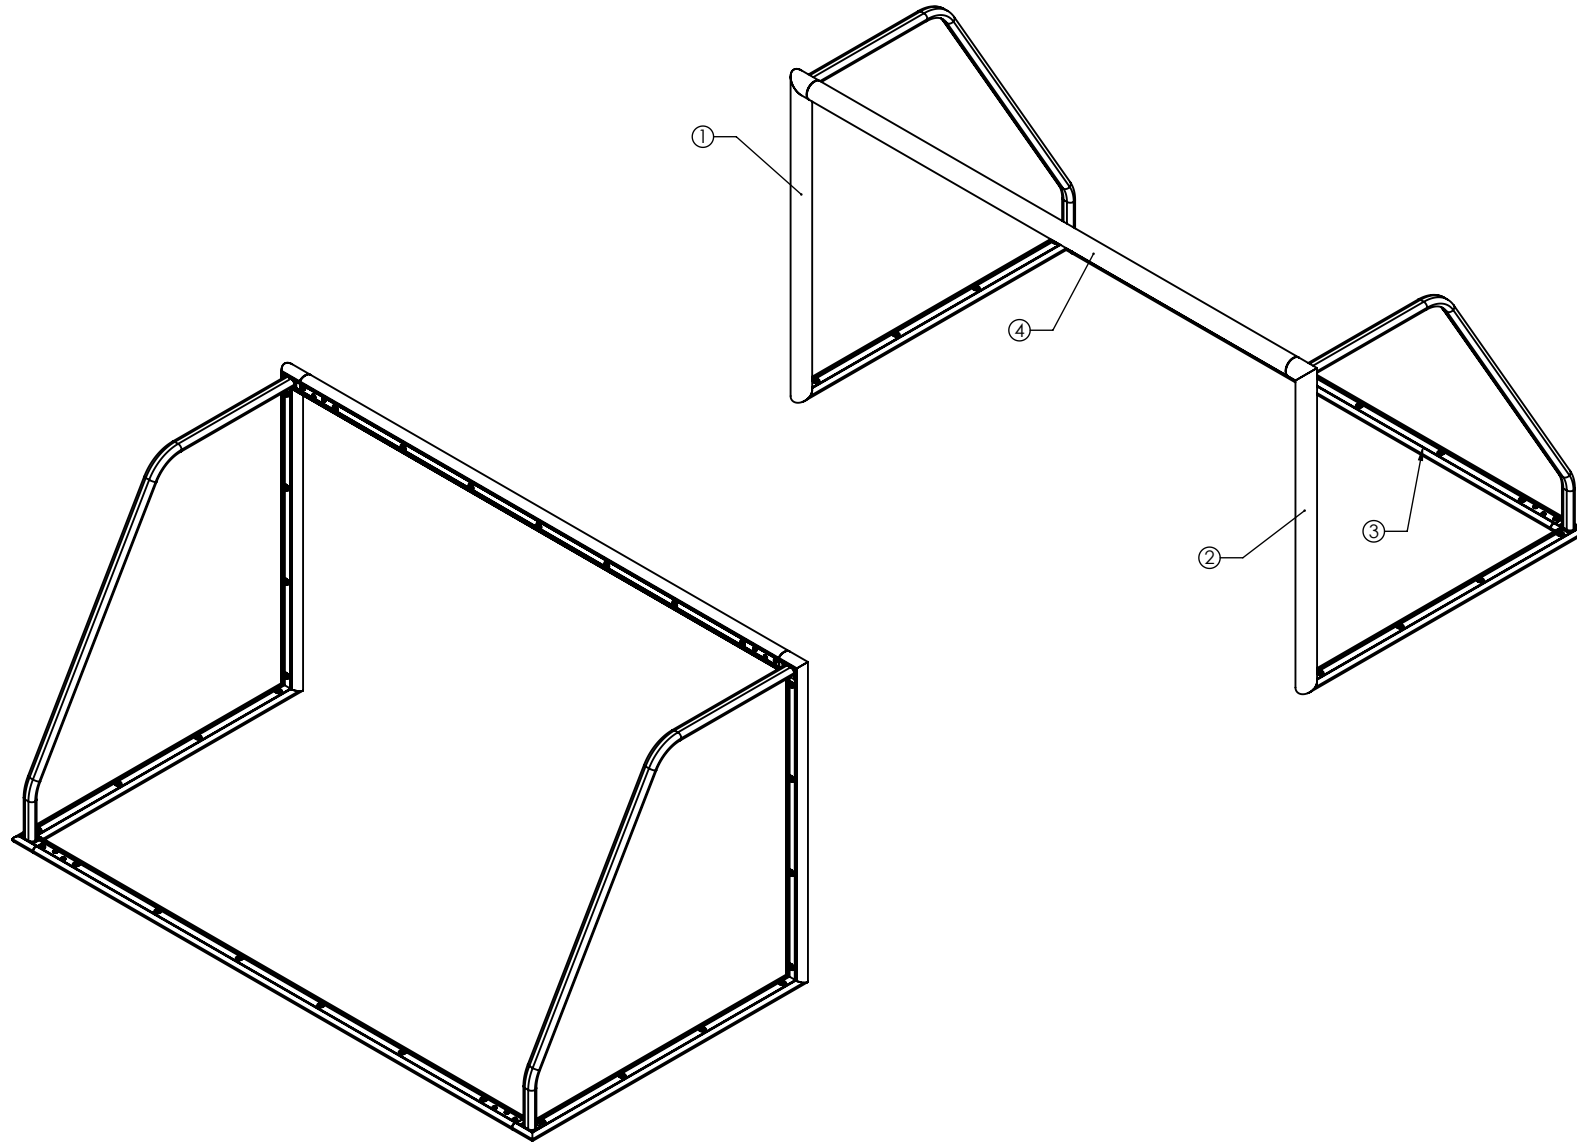

ITEM	QTY	PART NO.	DESCRIPTION	MATERIAL ID
1	2	SM-GE-DM12-18-RS	DM1200-1800 Goal End RS	ASSEMBLY
2	2	SM-GE-DM12-18-LS	DM1200-1800 Goal End LS	ASSEMBLY
3	2	SM-RCB12	DM1200 Rear Cross Bar	D-TUB-2INX141
4	2	SM-CB12	DM1200 Cross Bar	ASSEMBLY
5	1	SM-PARTSBOX-DM12-24	SM-PARTSBOX-DM12-24	ASSEMBLY

REVISIONS			
REV.	DESCRIPTION	DATE	APPROVED
00	ISSUED FOR CONSTRUCTION	22/08/2011	EP

STANDARD FINISH 125
BREAK SHARP EDGES
DE-BURR HOLES

DIMENSIONS IN (mm)

UNSPECIFIED TOLERANCES:
X = ± 0.5
X.X = ± 0.25
X.XX = ± 0.1
X.XXX = ± 0.02

ANGLES ±0.5° OR AS NOTED

APPROVALS	DATE (MM/DD/YY)	MATERIAL
DRAWN ---	--/--	ASSEMBLY
CHECKED ---	--/--	FINISH NONE

CAD GENERATED DRAWING, DO NOT MANUALLY UPDATE
DO NOT SCALE DRAWING

2074 Henry Avenue
Sidney, BC, CANADA
V8L 5Y1
Tel: 250.656.6165
1-888-726-7627

THE ULTIMATE ALUMINUM SPORTS GOAL

DM1200 SOCCER GOAL SET

SHEET SIZE: A SCALE: 1:40 REV.: 00 SHEET: 1 OF 2